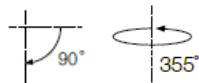

## Technical Details

Mounting:	3-CT Track
Light Source:	CITIZEN LED
Systems Power:	42W
CCT:	3000K, 4000K, 5000K
CRI:	>80 (optional CRI90, 97 & VIVID)
LED Lumen:	3000K - 4000 lm 4000K - 4120 lm 5000K - 4200 lm
Beam Angle:	25°, 35°, 45°
Dimming Options:	Non-dimmable (optional DALI)
Lifetime:	50,000 hrs (L70)
IP Rate:	IP20
Trim Color:	Black (RAL 9005) / White (RAL 9016)
Accessories:	Anti-glare Baffle (easy-changing) Honeycomb Filter