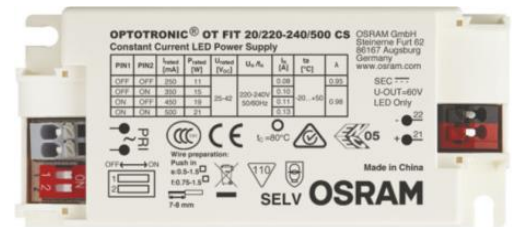

## High Points

- 100lm/W luminaire efficacy
- Build-in Osram/Tridonic Driver
- Maximum visual comfort with superb optical collimators
- Multi-color anti-glare baffles
- High quality Global adaptor
- AkzoNobel powder coatings to ensure color stability
- Aluminum die-castings with effective natural ventilation
- DALI dimmable options available
- CRI97 & VIVID LED options available
- Optional power-switchable driver (One fitting for 32/35/38/42W)

## Technical Details

Mounting:	3-CT Track
Light Source:	CITIZEN LED
Systems Power:	42W
CCT:	3000K, 4000K, 5000K
CRI:	>80 (optional CRI90, 97 & VIVID)
LED Lumen:	3000K - 4000 lm 4000K - 4120 lm 5000K - 4200 lm
Beam Angle:	25°, 35°, 45°
Dimming Options:	Non-dimmable (optional DALI)
Lifetime:	50,000 hrs (L70)
IP Rate:	IP20
Trim Color:	Black (RAL 9005) / White (RAL 9016)
Accessories:	Anti-glare Baffle (easy-changing) Honeycomb Filter