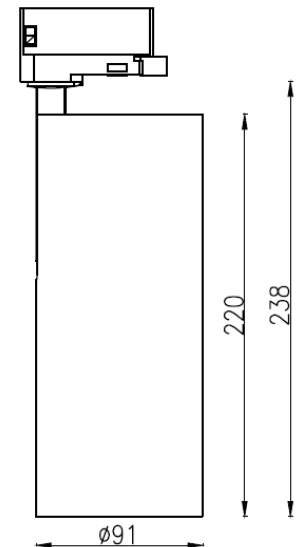

Technical Details

Mounting:	3-CT Track
Light Source:	CITIZEN LED
Systems Power:	35W
CCT:	3000K, 4000K, 5000K
CRI:	>80 (optional CRI90, 97 & VIVID)
LED Lumen:	3000K - 3350 lm 4000K - 3450 lm 5000K - 3520 lm
Beam Angle:	25°, 35°, 45°
Dimming Options:	Non-dimmable (optional DALI)
Lifetime:	50,000 hrs (L70)
IP Rate:	IP20
Trim Color:	Black (RAL 9005) / White (RAL 9016)
Accessories:	Anti-glare Baffle (easy-changing) Honeycomb Filter

mm

* DALI options have a larger dimensions