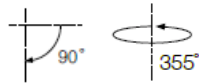

Technical Details

Mounting:	3-CT Track
Light Source:	CITIZEN LED
Systems Power:	28W
CCT:	3000K, 4000K, 5000K
CRI:	>80 (optional CRI90, 97 & VIVID)
LED Lumen:	3000K - 2650 lm 4000K - 2740 lm 5000K - 2800 lm
Beam Angle:	25°, 35°, 45°
Dimming Options:	Phase Dimmable (optional DALI)
Lifetime:	50,000 hrs (L70)
IP Rate:	IP20
Trim Color:	Black (RAL 9005) / White (RAL 9016)
Accessories:	Anti-glare Baffle (easy-changing) Honeycomb Filter

mm

* DALI options have a larger dimensions