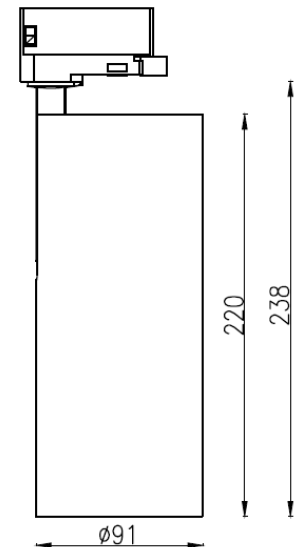

Technical Details

Mounting:	3-CT Track
Light Source:	CITIZEN LED
Systems Power:	28W
CCT:	3000K, 4000K, 5000K
CRI:	>80 (optional CRI90, 97 & VIVID)
LED Lumen:	3000K - 2650 lm 4000K - 2740 lm 5000K - 2800 lm
Beam Angle:	25°, 35°, 45°
Dimming Options:	Phase Dimmable (optional DALI)
Lifetime:	50,000 hrs (L70)
IP Rate:	IP20
Trim Color:	Black (RAL 9005) / White (RAL 9016)
Accessories:	Anti-glare Baffle (easy-changing) Honeycomb Filter

mm

* DALI options have a larger dimensions