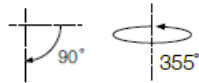

Technical Details

Mounting:	3-CT Track
Light Source:	CITIZEN LED
Systems Power:	20W
CCT:	3000K, 4000K, 5000K
CRI:	>80 (optional CRI90, 97 & VIVID)
LED Lumen:	3000K - 1900 lm 4000K - 1960 lm 5000K - 2000 lm
Beam Angle:	25°, 35°, 45°
Dimming Options:	Phase Dimmable
Lifetime:	50,000 hrs (L70)
IP Rate:	IP20
Trim Color:	Black (RAL 9005) / White (RAL 9016)
Accessories:	Anti-glare Baffle (easy-changing) Honeycomb Filter