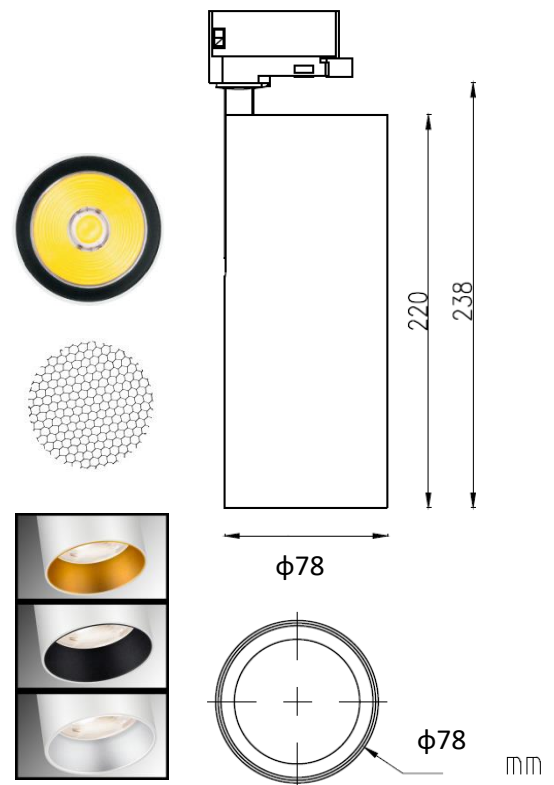

HT-20W PREMIUM LED TRACK LIGHT

High Points

- 100lm/W luminaire efficacy
- Build-in Osram/Tridonic Driver
- Maximum visual comfort with superb optical collimators
- Multi-color anti-glare baffles
- High quality Global adaptor
- AkzoNobel powder coatings to ensure color stability
- Aluminum die-castings with effective natural ventilation
- [CRI97 & VIVID LED options available](#)

Technical Details

Mounting:	3-CT Track
Light Source:	CITIZEN LED
Systems Power:	20W
CCT:	3000K, 4000K, 5000K
CRI:	>80 (optional CRI90, 97 & VIVID)
LED Lumen:	3000K - 1900 lm 4000K - 1960 lm 5000K - 2000 lm
Beam Angle:	25°, 35°, 45°
Dimming Options:	Phase Dimmable
Lifetime:	50,000 hrs (L70)
IP Rate:	IP20
Trim Color:	Black (RAL 9005) / White (RAL 9016)
Accessories:	Anti-glare Baffle (easy-changing) Honeycomb Filter

mm