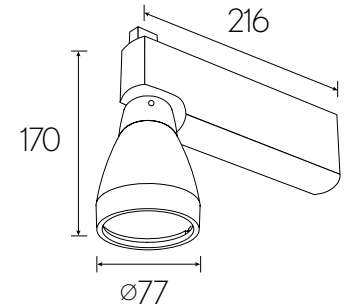

Onstage

HALOGEN	HID	LED 9 WATT	LED 18 WATT
Halogen QT-LP12 ECO 35 / 60 930 SP / M / W / WFL Internal Gear Included LE Multi adapter for 3-circuit track 190° 90° Aluminium, 0.6kg. IP 20 CE CCC V_{ac}	HID Super Mini GU6.5 35 930 / 942 SP / M / W / WFL Internal Gear Included Not dimmable Multi adapter for 3-circuit track 190° 90° Aluminium 0.6kg. IP 20 CE CCC V_{ac}	LED 250 mA CRI 92 650Lm. 9 927 / 930 / 940 SP / M / W Internal Gear Included Not dimmable Multi adapter for 3-circuit track 190° 90° Aluminium 0.7kg. IP 20 CE CCC V_{ac}	LED 500 mA CRI 92 1750Lm. 18 927 / 930 / 940 M / W Internal Gear Included LE, SW Multi adapter for 3-circuit track 190° 90° Aluminium 0.7kg. IP 20 CE CCC V_{ac}
11 White 00-5675-11 29 Silver Grey 00-5675-29 32 Black 00-5675-32 85 Chrome 00-5675-85	11 White 00-6024-11 29 Silver Grey 00-6024-29 32 Black 00-6024-32 85 Chrome 00-6024-85	11 White 03-6057-11 29 Silver Grey 03-6057-29 32 Black 03-6057-32 85 Chrome 03-6057-85	11 White 00-6057-11 29 Silver Grey 00-6057-29 32 Black 00-6057-32 85 Chrome 00-6057-85 Dim Leading Edge 11 White 01-6057-11 29 Silver Grey 01-6057-29 32 Black 01-6057-32 85 Chrome 01-6057-85 Dim Individual Switch 11 White 02-6057-11 29 Silver Grey 02-6057-29 32 Black 02-6057-32 85 Chrome 02-6057-85