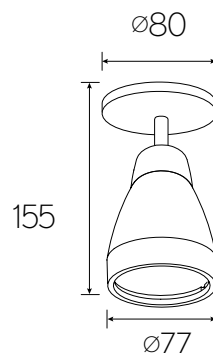

Onstage surface

LED 9 WATT

- LED 250 mA CRI 92 650Lm.
- W** 9 927 / 930 / 940
- SP / M / W
- Internal Gear Included
- Not dimmable
- Direct Surface Mounted
- 190° 90°
- M** Aluminium 0.7kg.
- I**
- 11** White 03-6131-11
- 29** Silver Grey 03-6131-29
- 32** Black 03-6131-32
- 85** Chrome 03-6131-85

LED 18 WATT

- LED 500 mA CRI 92 1750Lm.
- W** 18 927 / 930 / 940
- M / W
- Internal Gear Included
- LE, SW
- Direct Surface Mounted
- 190° 90°
- M** Aluminium 0.7kg.
- I**
- 11** White 00-6131-11
- 29** Silver Grey 00-6131-29
- 32** Black 00-6131-32
- 85** Chrome 00-6131-85

Onstage base

LED 9 WATT		LED 18 WATT	
LED 250 mA CRI 92 650Lm.		LED 500 mA CRI 92 1750Lm.	
9	927 / 930 / 940	18	927 / 830 / 940
SP / M / W		M / W	
External Gear Included		External Gear Included	
Not dimmable		LE	
Direct Surface Mounted		Direct Surface Mounted	
355°	90°	355°	90°
Aluminium	0.7kg.	Aluminium	0.7kg.
IP 20	CE	IP 20	CE
V _{ac}		V _{ac}	
11 White	03-6138-11	11 White	00-6138-11
29 Silver Grey	03-6138-29	29 Silver Grey	00-6138-29
32 Black	03-6138-32	32 Black	00-6138-32
85 Chrome	03-6138-85	85 Chrome	00-6138-85
		Dim Leading Edge	
11 White	01-6138-11	11 White	01-6138-11
29 Silver Grey	01-6138-29	29 Silver Grey	01-6138-29
32 Black	01-6138-32	32 Black	01-6138-32
85 Chrome	01-6138-85	85 Chrome	01-6138-85