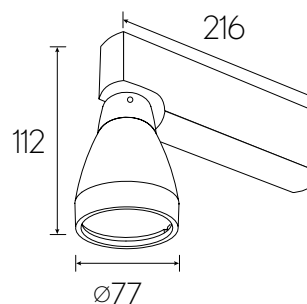

Onstage

Onstage is a very compact spotlight with built-in electronic driver.

The spotlight is equipped with a clever ball joint that allows the spotlight to be directed 0-90 degrees vertically and 355 degrees horizontally. Onstage can be installed on 3-circuit tracks or alternatively direct surface mounted.

Onstage surface

LED 9 WATT

- LED 250 mA CRI 92 650Lm.
- W** 9 927 / 930 / 940
- SP / M / W
- Internal Gear Included
- Not dimmable
- Direct Surface Mounted
- 190° 90°
- M** Aluminium 0.7kg.
- I**
- 11** White 03-6131-11
- 29** Silver Grey 03-6131-29
- 32** Black 03-6131-32
- 85** Chrome 03-6131-85

LED 18 WATT

- LED 500 mA CRI 92 1750Lm.
- W** 18 927 / 930 / 940
- M / W
- Internal Gear Included
- LE, SW
- Direct Surface Mounted
- 190° 90°
- M** Aluminium 0.7kg.
- I**
- 11** White 00-6131-11
- 29** Silver Grey 00-6131-29
- 32** Black 00-6131-32
- 85** Chrome 00-6131-85