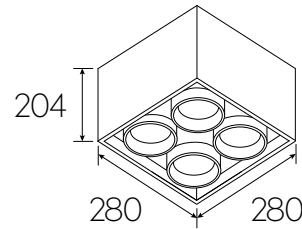

Boxer direct

4

HALOGEN	HID	LED 9 WATT	LED 18 WATT
Halogen QT-LP12 ECO 35 / 60 930 SP / M / W / WFL Internal Gear Included LE Surface mounted on solid ceiling 355° 45° Aluminium, steel 3.5kg. IP 20 CE CCC Vac	HID Mini G8.5 35 / 70 830 / 942 SP / M / W / WFL Internal Gear Included Not dimmable Surface mounted on solid ceiling 355° 45° Aluminium, steel 3.5kg. IP 20 CE CCC Vac	LED 250 mA CRI 92 650Lm. 9 927 / 930 / 940 SP / M / W Internal Gear Included Not dimmable Surface mounted on solid ceiling 355° 45° Aluminium, steel 4.1kg. IP 20 CE CCC Vac	LED 500 mA CRI 92 1750Lm. 18 927 / 930 / 940 M / W Internal Gear Included LE, SW , AN Surface mounted on solid ceiling 355° 45° Aluminium, steel 4.1kg. IP 20 CE CCC Vac
11 White 00-5184-11 32 Black 00-5184-32	11 35W White 00-5186-11 32 35W Black 00-5186-32 11 70W White 00-5187-11 32 70W Black 00-5187-32	11 White 03-6060-11 32 Black 03-6060-32	11 White 00-6060-11 32 Black 00-6060-32 Dim Analogue / Switch 11 White 01-6060-11 32 Black 01-6060-32 Dim Leading Edge 11 White 02-6060-11 32 Black 02-6060-32