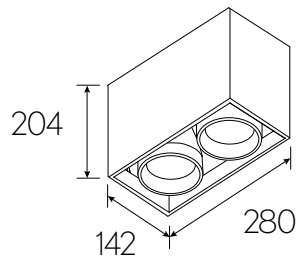

Boxer direct

2

HALOGEN	HID	LED 9 WATT	LED 18 WATT
Halogen QT-LP12 ECO 35 / 60 930 SP / M / W / WFL Internal Gear Included LE Surface mounted on solid ceiling 355° 45° Aluminium, Steel 1.7kg. IP 20 CE CCC V_{ac}	HID Mini G8.5 35 / 70 830 / 942 SP / M / W / WFL Internal Gear Included Not dimmable Surface mounted on solid ceiling 355° 45° Aluminium, Steel 1.7kg. IP 20 CE CCC V_{ac}	LED 250 mA CRI 92 650Lm. 9 927 / 930 / 940 SP / M / W Internal Gear Included Not dimmable Surface mounted on solid ceiling 355° 45° Aluminium, Steel 2.1kg. IP 20 CE CCC V_{ac}	LED 500 mA CRI 92 1750Lm. 18 927 / 930 / 940 M / W Internal Gear Included LE, SW, AN Surface mounted on solid ceiling 355° 45° Aluminium, Steel 2.1kg. IP 20 CE CCC V_{ac}
11 White 00-5172-11 29 Black 00-5172-32	11 35W White 00-5174-11 32 35W Black 00-5174-32 11 70W White 00-5175-11 32 70W Black 00-5175-32	11 White 03-6059-11 32 Black 03-6059-32	11 White 00-6059-11 32 Black 00-6059-32 Dim Analogue / Switch 11 White 01-6059-11 32 Black 01-6059-32 Dim Leading Edge 11 White 02-6059-11 32 Black 02-6059-32