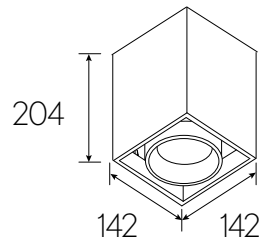

Boxer direct

Boxer direct is a surface mounted fixture designed for options of having single to quadruple light sources. It features a shaped sheet-steel structural housing that can be directly mounted on the ceiling. The electronic control gears are placed inside the housing.

Boxer direct

1

HALOGEN	HID	LED 9 WATT	LED 18 WATT
Halogen QT-LP12 ECO 35 / 60 930 SP / M / W / WFL Internal Gear Included LE Surface mounted on solid ceiling 355° 45° Aluminium, Steel 0.9kg. IP 20 CE CCC Vac 11 White 00-5168-11 29 Black 00-5168-32	HID Mini G8.5 35 / 70 830 / 942 SP / M / W / WFL Internal Gear Included Not dimmable Surface mounted on solid ceiling 355° 45° Aluminium, Steel 0.9kg. IP 20 CE CCC Vac 11 35W White 00-5170-11 32 35W Black 00-5170-32 11 70W White 00-5171-11 32 70W Black 00-5171-32	LED 250 mA CRI 92 650 Lm. 9 927 / 930 / 940 SP / M / W Internal Gear Included Not dimmable Surface mounted on solid ceiling 355° 45° Aluminium, Steel 1.1kg. IP 20 CE CCC Vac 11 White 03-6058-11 32 Black 03-6058-32	LED 500 mA CRI 92 1750 Lm. 18 927 / 930 / 940 M / W Internal Gear Included LE, SW, AN Surface mounted on solid ceiling 355° 45° Aluminium, Steel 1.1kg. IP 20 CE CCC Vac 11 White 00-6058-11 32 Black 00-6058-32 Dim Analogue / Switch 11 White 01-6058-11 32 Black 01-6058-32 Dim Leading Edge 11 White 02-6058-11 32 Black 02-6058-32